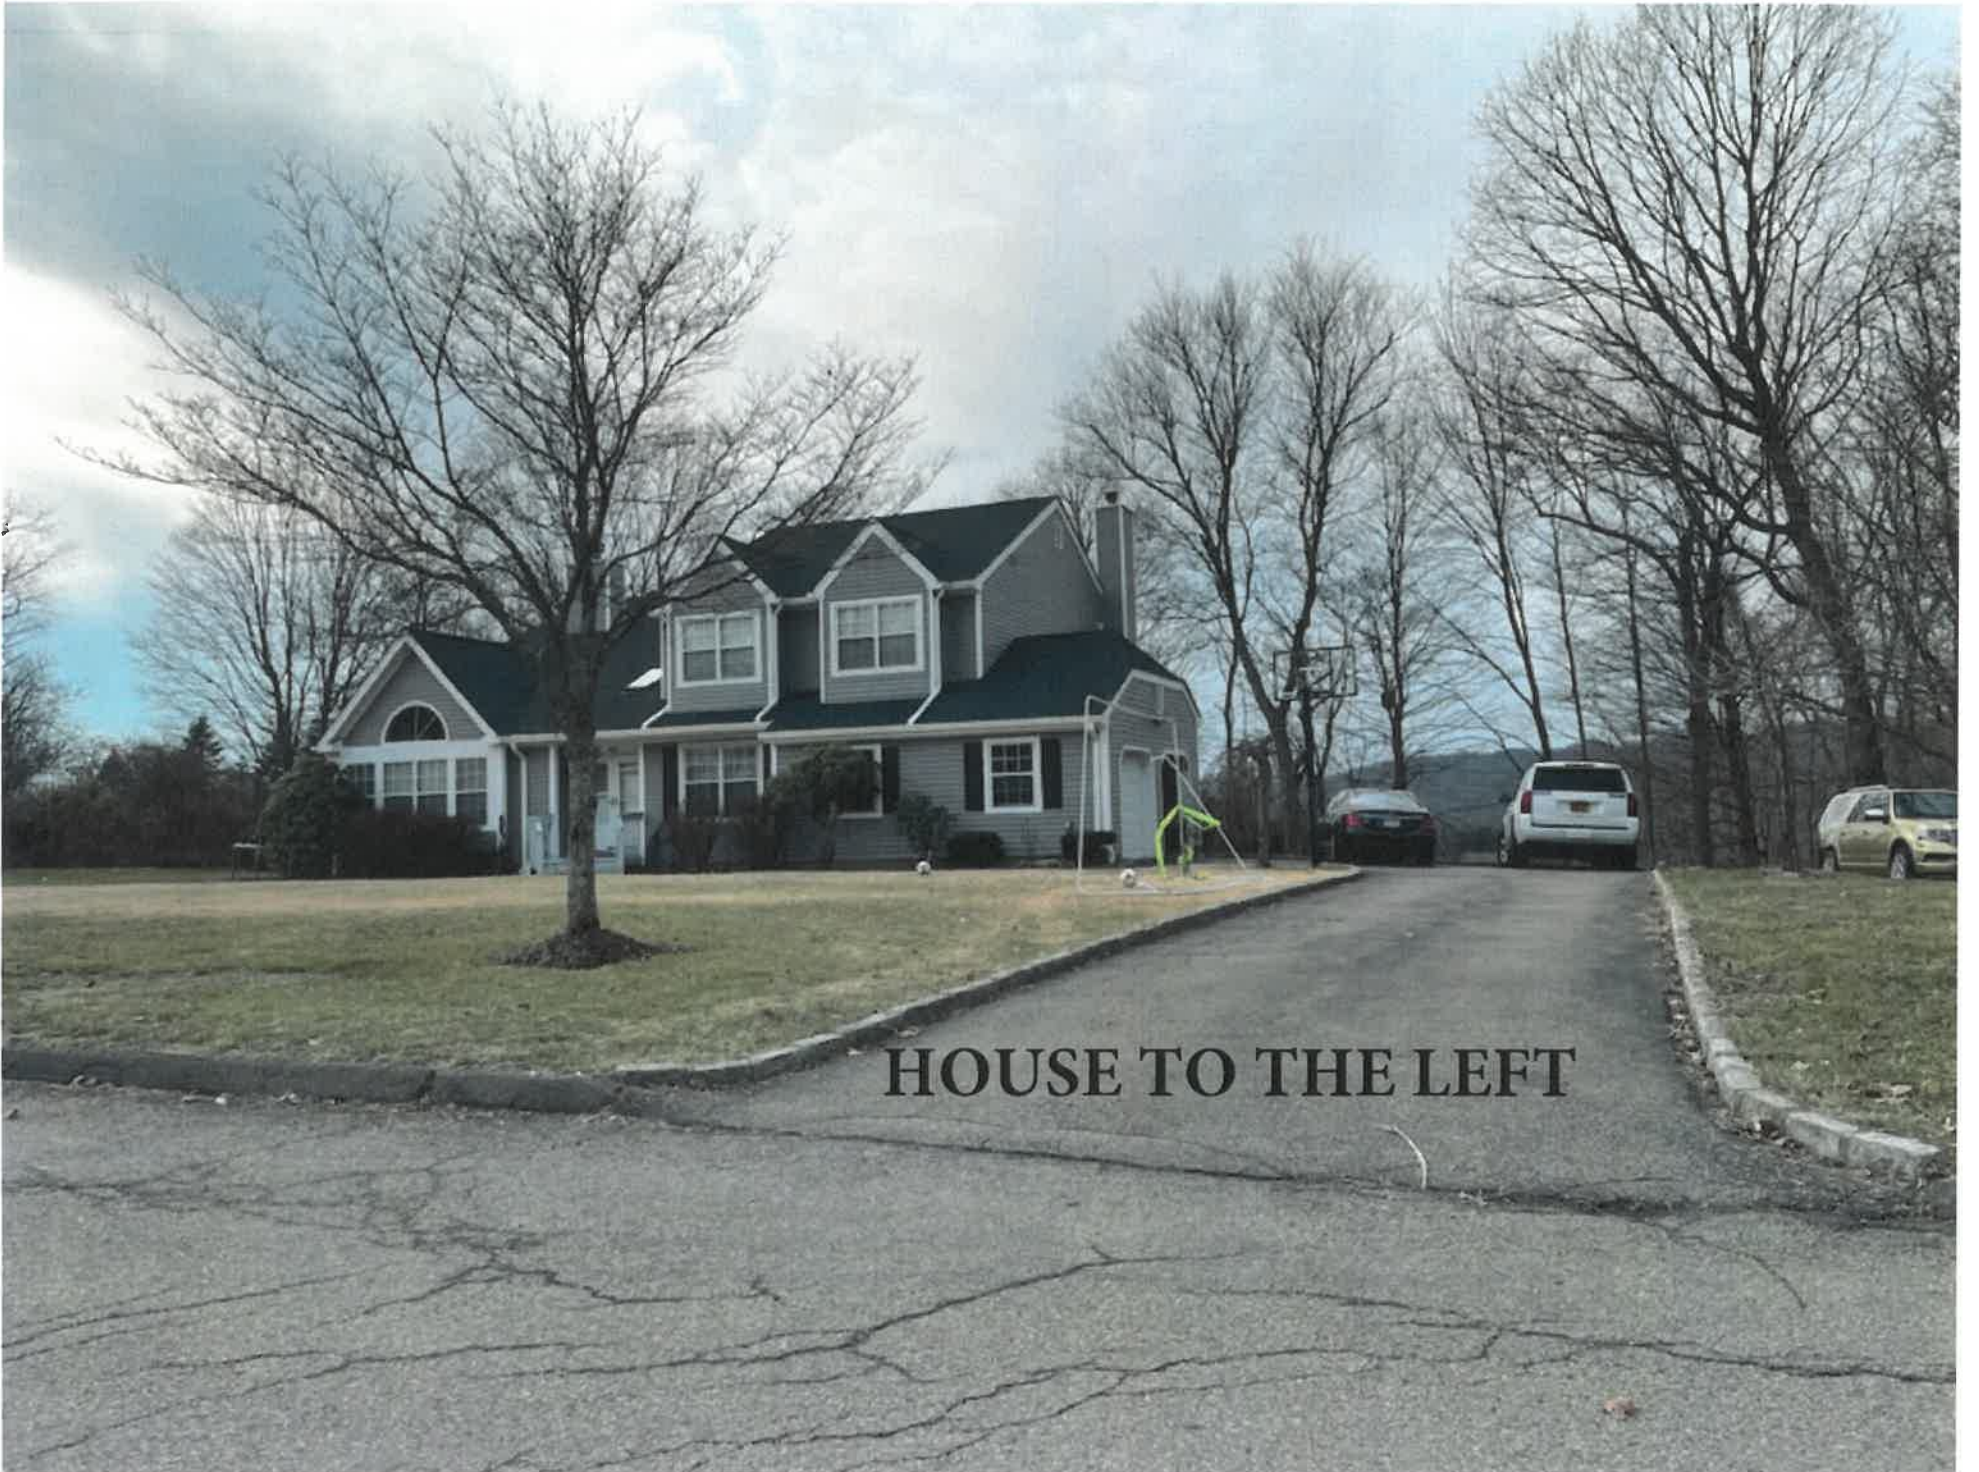

A photograph of a two-story house with light-colored siding and a dark roof. The house features a front porch with white railings and a central entrance. A large chimney is visible on the left side. The house is surrounded by bare trees and a lawn. In the foreground, there is a stone retaining wall. The text "ANOTHER HOUSE ACROSS THE STREET" is overlaid on the image.

ANOTHER HOUSE ACROSS THE STREET

HOUSE ACROSS THE STREET

HOUSE TO THE LEFT

HOUSE TO THE RIGHT

#35 East Hill Rd.